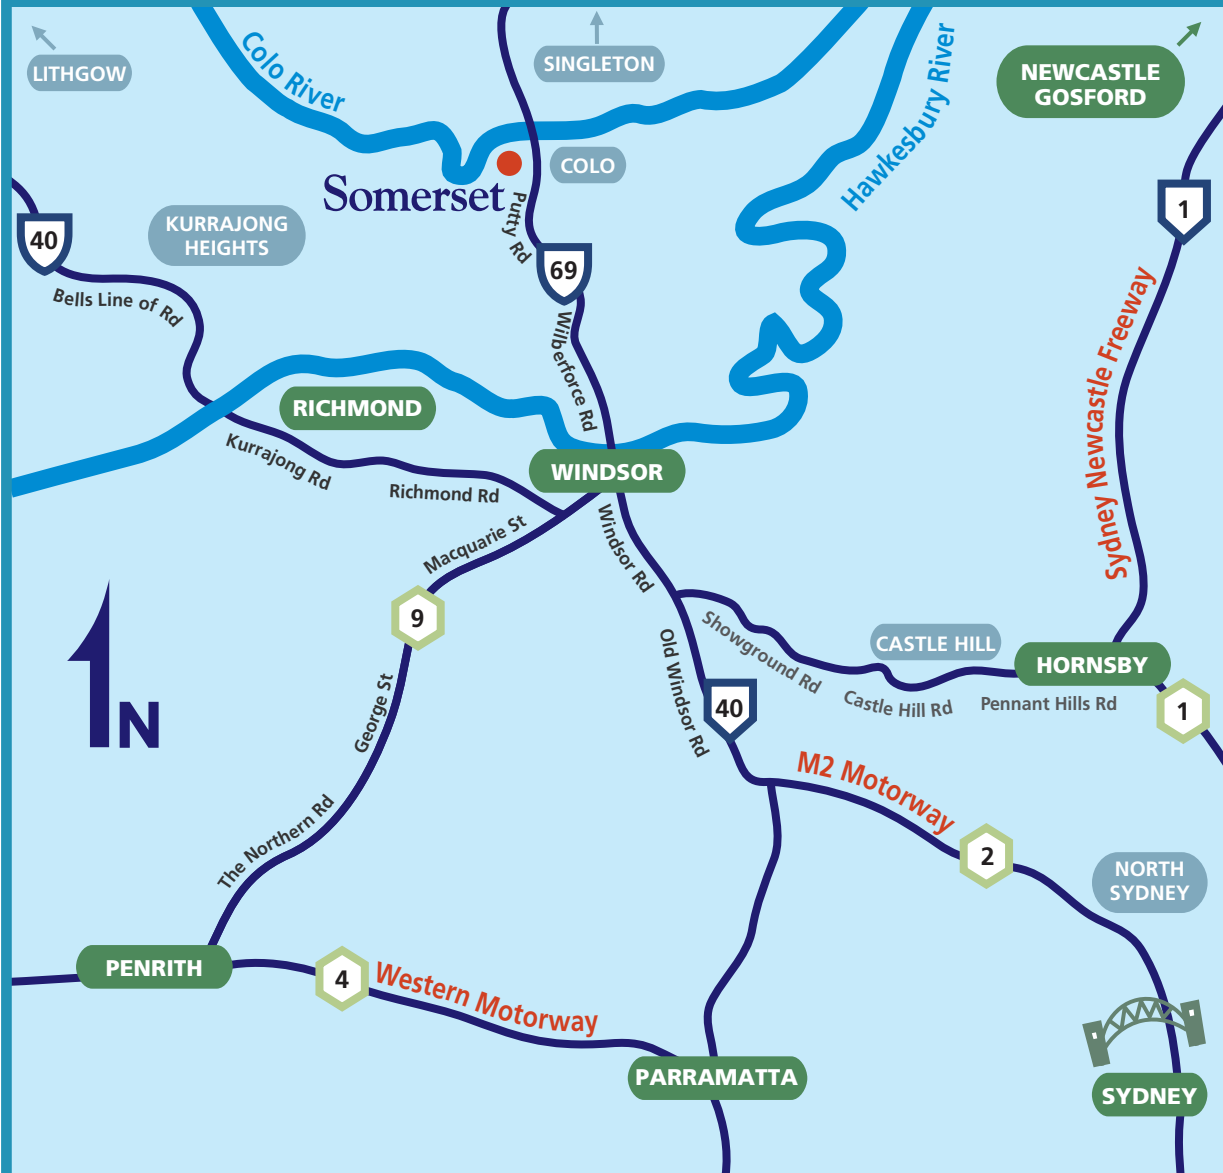

Somerset

Outdoor Learning Centre

Somerset Camp
411 Upper Colo Road
Colo NSW 2756

Somerset Office
9 Romsey Street (cnr Pattison Ave)
Waitara 2077
T: (02) 9489 1487 F: (02) 9487 8666

OVERVIEW MAP

DETAIL MAP

DIRECTIONS

Somerset is easily reached by private car, being only 20 mins from Windsor, with access all the way by sealed roads.

- From Windsor follow the Putty Road (signposted to Singleton)
- Travel 24 kms along the Putty Road
- Turn left just before the Colo River Bridge and left onto Upper Colo Road
- Follow for 4.2 kms
- The Carpark is Gate 6 on your right and the office is opposite

N.B. Limited mobile coverage available north of Wilberforce