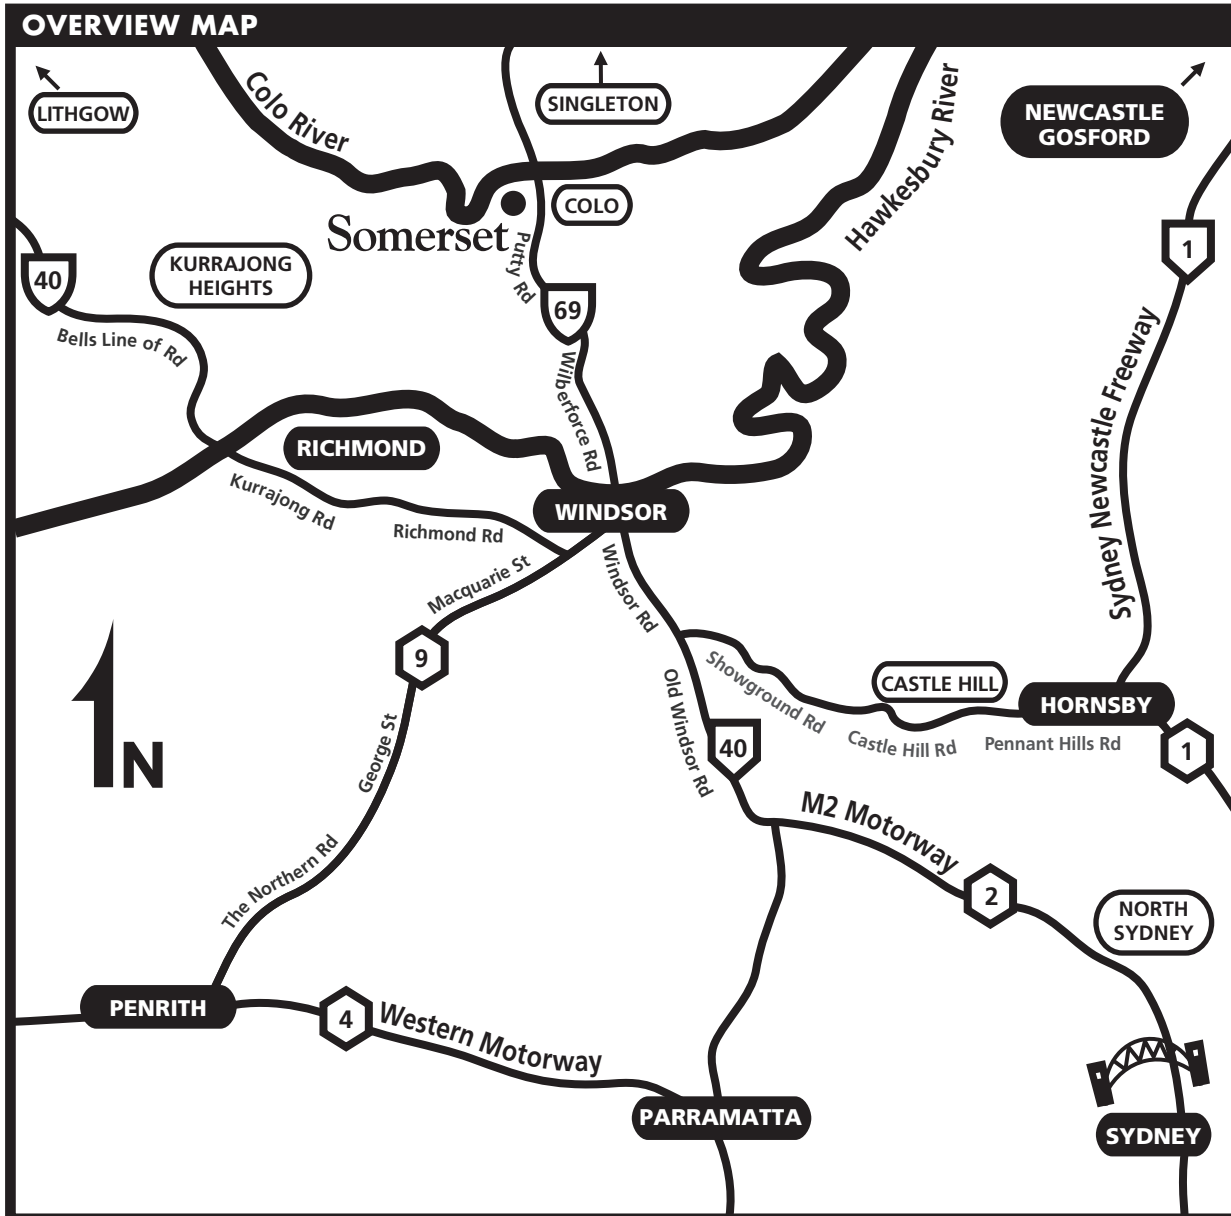

Somerset

Outdoor Learning Centre

Somerset Camp
411 Upper Colo Road
Colo NSW 2756

Somerset Office
9 Romsey Street (cnr Pattison Ave)
Waitara 2077
T: (02) 9489 1487 F: (02) 9487 8666

DIRECTIONS

Somerset is easily reached by private car, being only 20 mins from Windsor, with access all the way by sealed roads.

- From Windsor follow the Putty Road (signposted to Singleton)
- Travel 24 kms along the Putty Road
- Turn left just before the Colo River Bridge and left onto Upper Colo Road
- Follow for 4.2 kms
- The Carpark is Gate 6 on your right and the office is opposite

N.B. Limited mobile coverage available north of Wilberforce