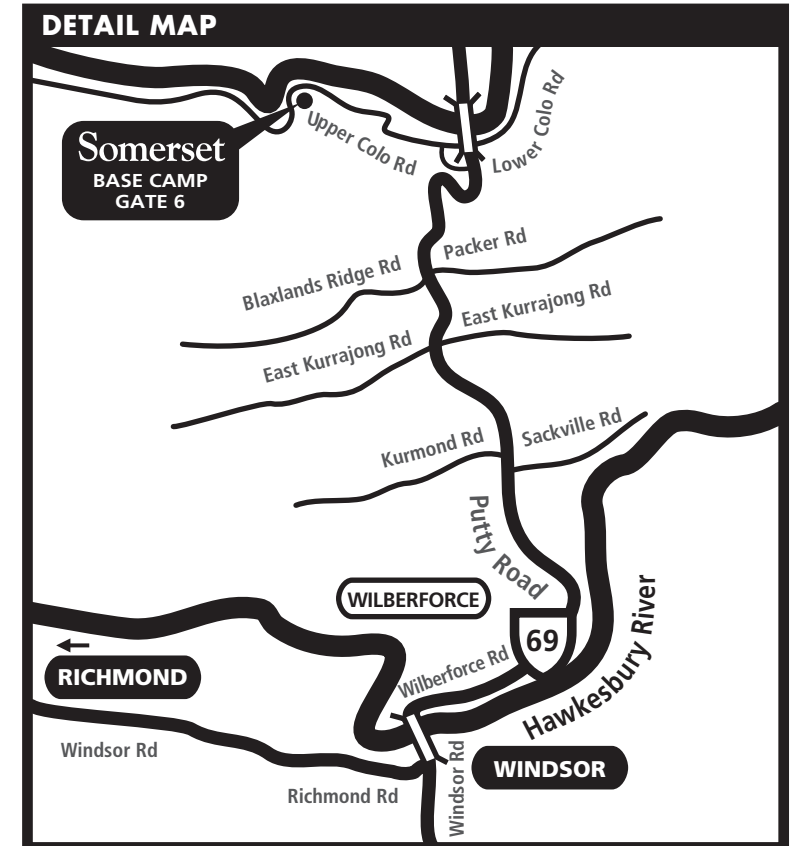

Somerset

Outdoor Learning Centre

Somerset Camp
411 Upper Colo Road
Colo NSW 2756

Somerset Office
9 Romsey Street (cnr Pattison Ave)
Waitara 2077
T: (02) 9489 1487 F: (02) 9487 8666

DIRECTIONS

Somerset is easily reached by private car, being only 20 mins from Windsor, with access all the way by sealed roads.

- From Windsor follow the Putty Road (signposted to Singleton)
- Travel 24 kms along the Putty Road
- Turn left just before the Colo River Bridge and left onto Upper Colo Road
- Follow for 4.2 kms
- The Carpark is Gate 6 on your right and the office is opposite

N.B. Limited mobile coverage available north of Wilberforce